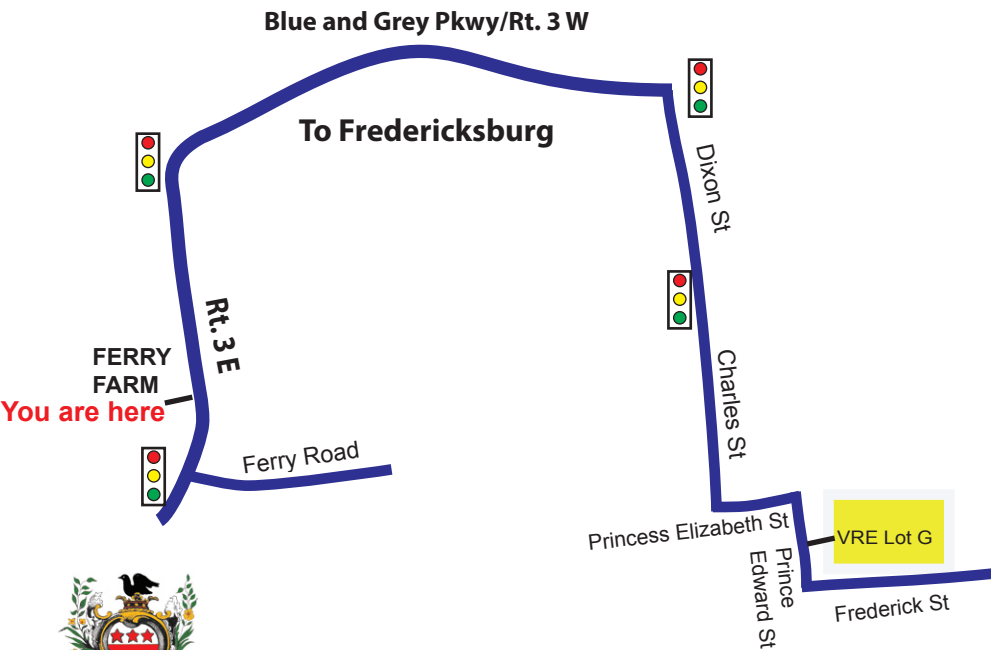

# Directions to Parking for the Washington House Celebration

## Fredericksburg VRE Park and Ride Lot G

### Corner of Prince Edward Street and Frederick Street

- Exit Ferry Farm and turn right on Kings Highway/Rt. 3 East
- Turn right at first light on Blue and Grey Highway/Rt. 3 West
- Take first exit to Rt. 2 towards Fredericksburg
- Turn right on Dixon Street
- Continue onto Charles St. and turn left on Princess Elizabeth St.
- Turn right on Prince Edward St. and enter VRE Lot G
- Buses depart every 15 minutes for Ferry Farm (approx.)