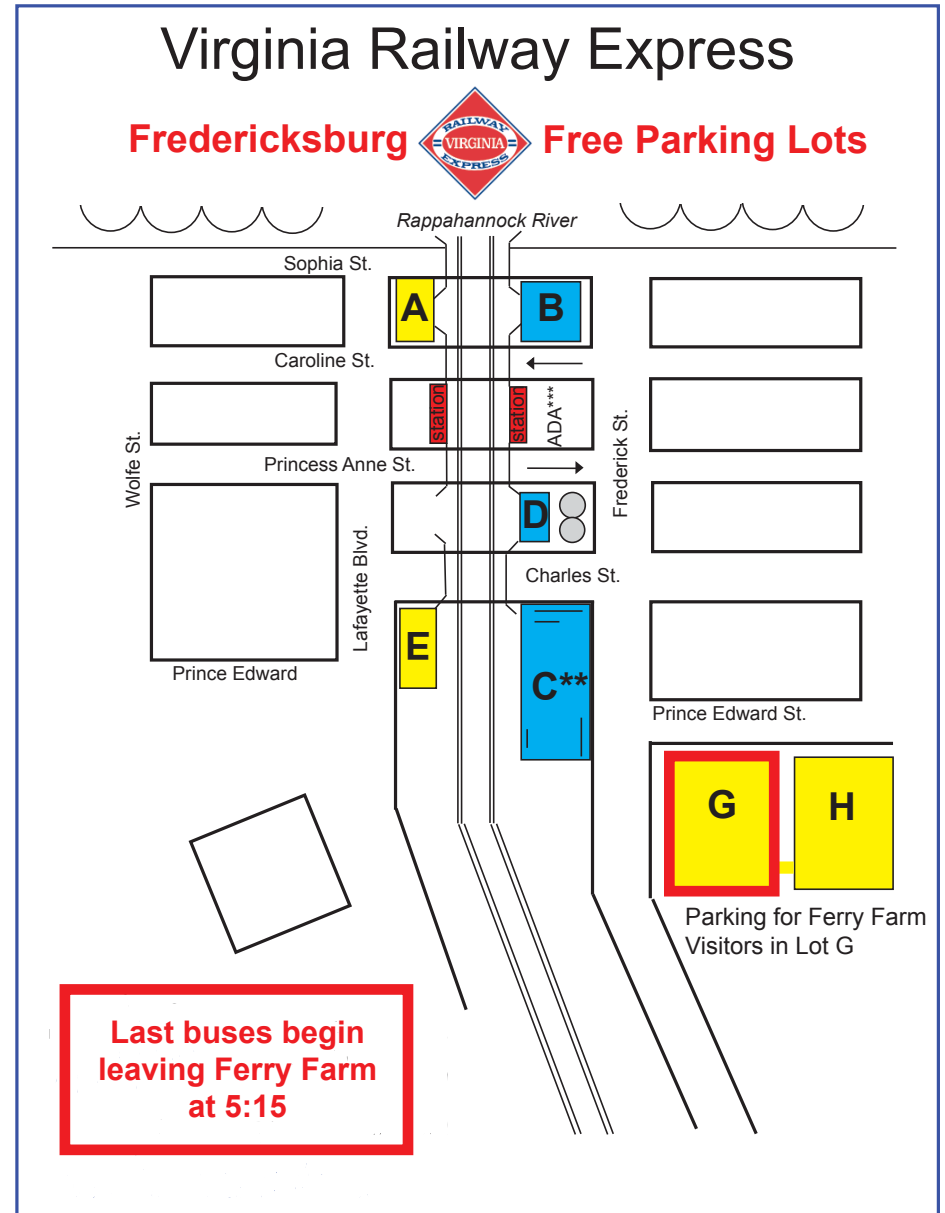

# Directions to Parking for the Washington House Celebration

## Fredericksburg VRE Park and Ride Lot G

### Corner of Prince Edward Street and Frederick Street

- Exit Ferry Farm and turn right on Kings Highway/Rt. 3 East
- Turn right at first light on Blue and Grey Highway/Rt. 3 West
- Take first exit to Rt. 2 towards Fredericksburg
- Turn right on Dixon Street
- Continue onto Charles St. and turn left on Princess Elizabeth St.
- Turn right on Prince Edward St. and enter VRE Lot G
- Buses depart every 15 minutes for Ferry Farm (approx.)

George Washington's Ferry Farm  
 268 Kings Highway - Fredericksburg, VA 22405  
 (540) 370-0732 - ferryfarm.org

Oversized items will not be allowed on buses, which may include strollers, coolers, folding chairs, etc. All items carried on the bus must fit within the compartmentalization of the seat.